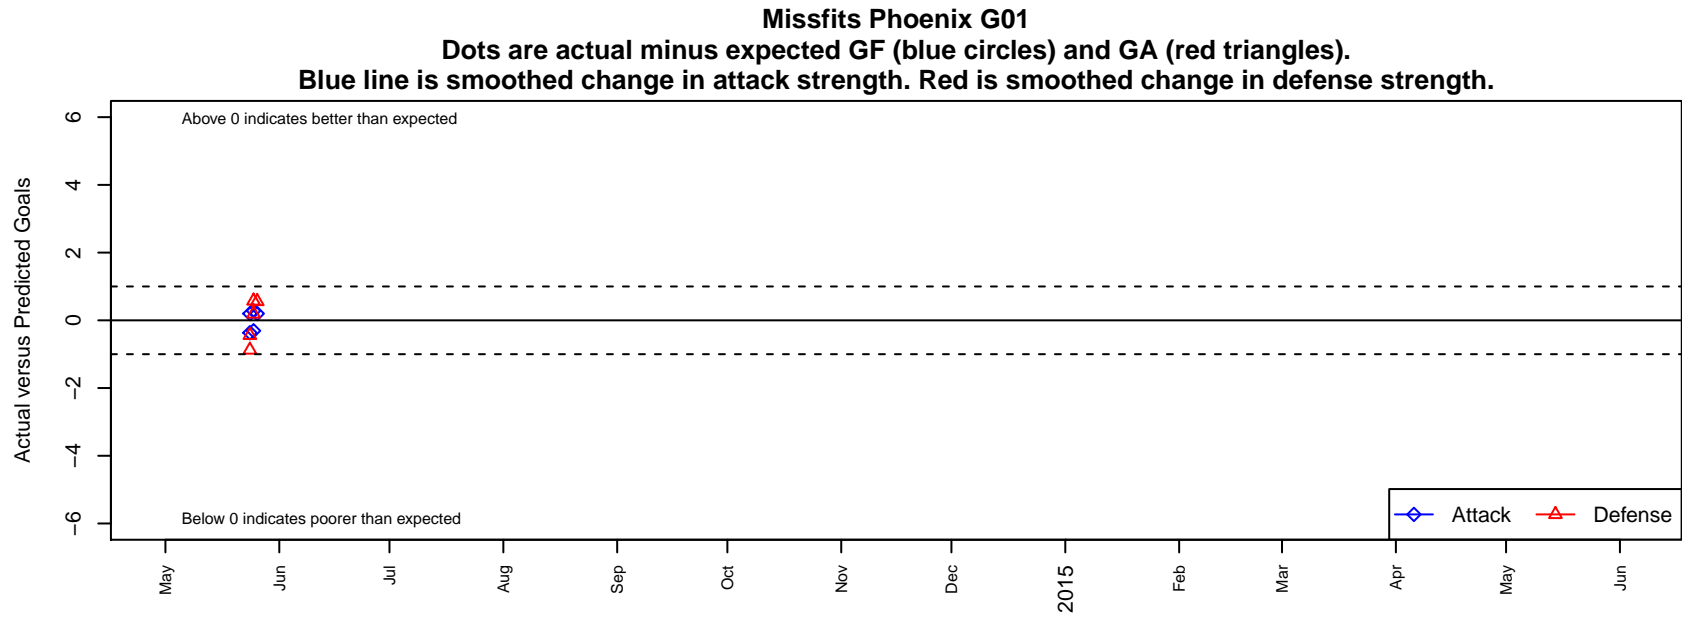

Missfits Phoenix G01

alt names used:

Venues played:
2014 Rogue Memorial GU12 Siskiyou

G01 total strength=757
attack=0.5 defense=1.47

date	home		away		venue	pred.home	pred.away
2014-05-26	Roseburg SA Intensity G01	0	Missfits Phoenix G01	1	2014 Rogue Memorial GU12 Siskiyou	0.56	0.80
2014-05-25	Missfits Phoenix G01	0	XUnk Freedom Soccer G01	0	2014 Rogue Memorial GU12 Siskiyou	0.31	0.57
2014-05-25	Basin Utd Rage G02	0	Missfits Phoenix G01	2	2014 Rogue Memorial GU12 Siskiyou	0.19	1.72
2014-05-24	Missfits Phoenix G01	0	Grants Pass YSC Bulldogs G01	2	2014 Rogue Memorial GU12 Siskiyou	0.37	1.12
2014-05-24	Roseburg SA Intensity G01	1	Missfits Phoenix G01	1	2014 Rogue Memorial GU12 Siskiyou	0.56	0.80